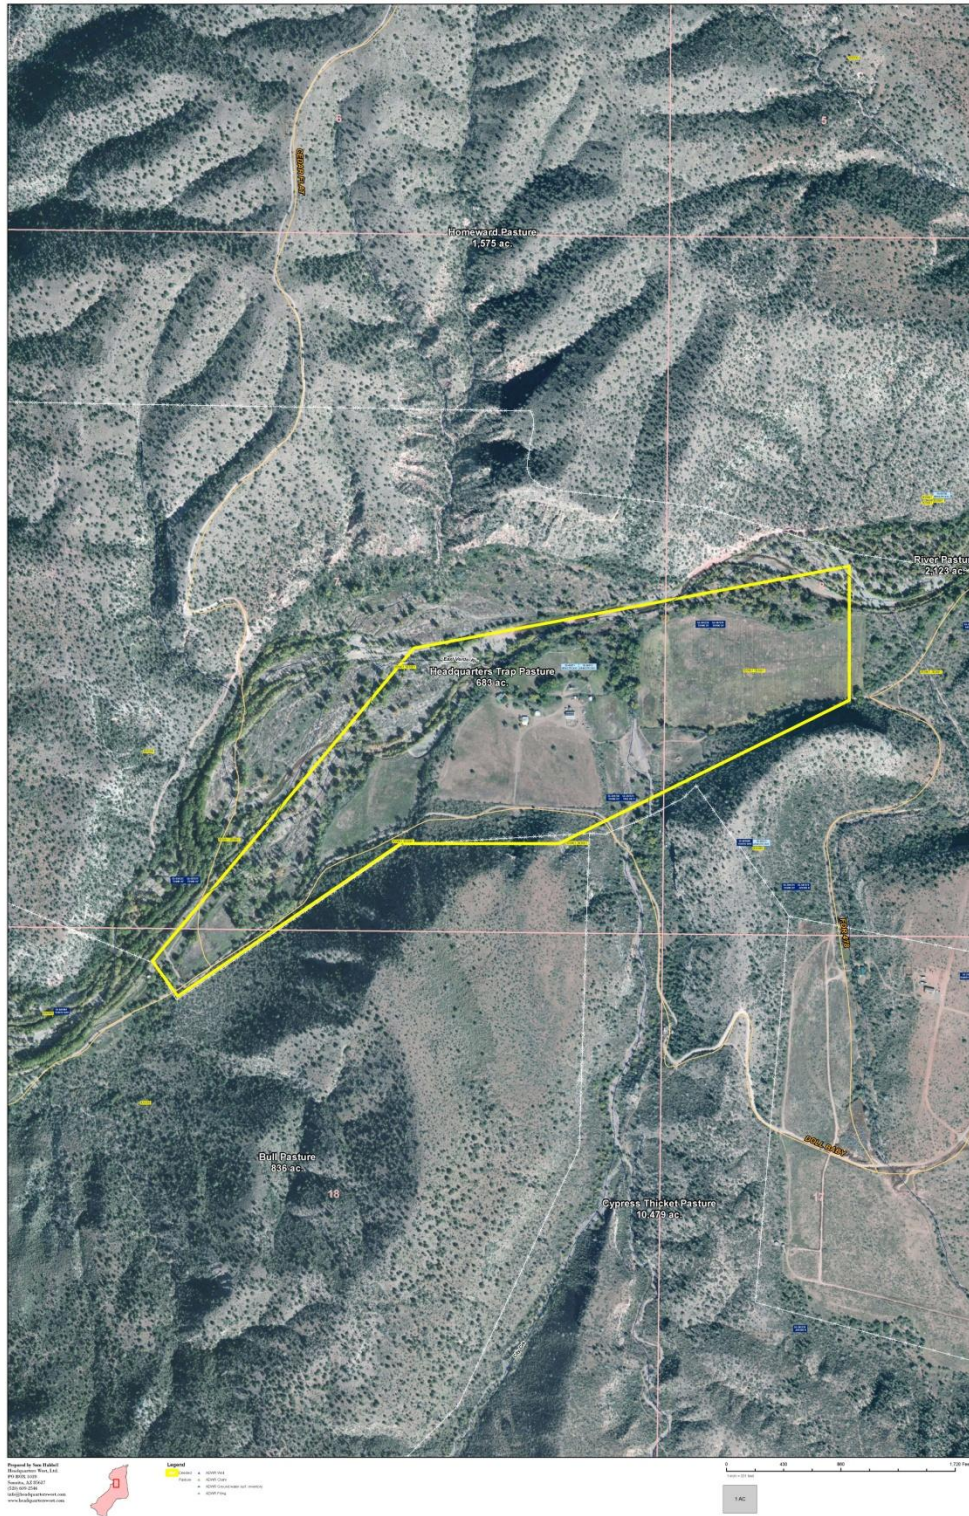

Aerial map of deeded

Disclaimer: This information was obtained from sources deemed to be reliable but is not guaranteed by the Broker. Prospective buyers should check all the facts to their satisfaction. The property is subject to prior sale, price change, or withdrawal.