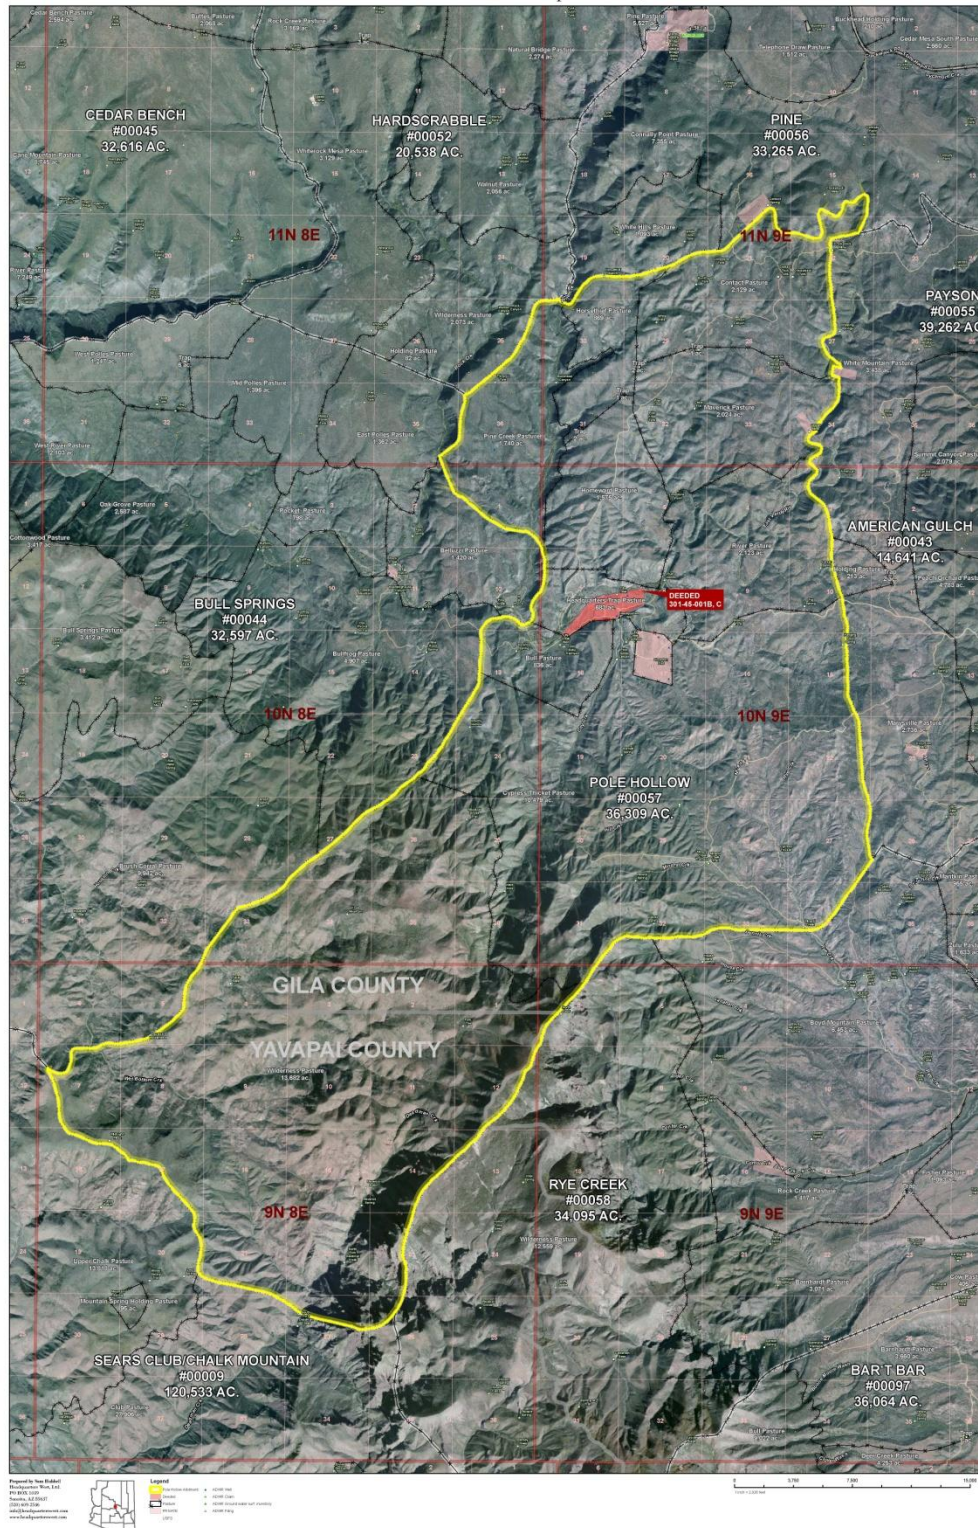

Aerial Map

Disclaimer: This information was obtained from sources deemed to be reliable but is not guaranteed by the Broker. Prospective buyers should check all the facts to their satisfaction. The property is subject to prior sale, price change, or withdrawal.