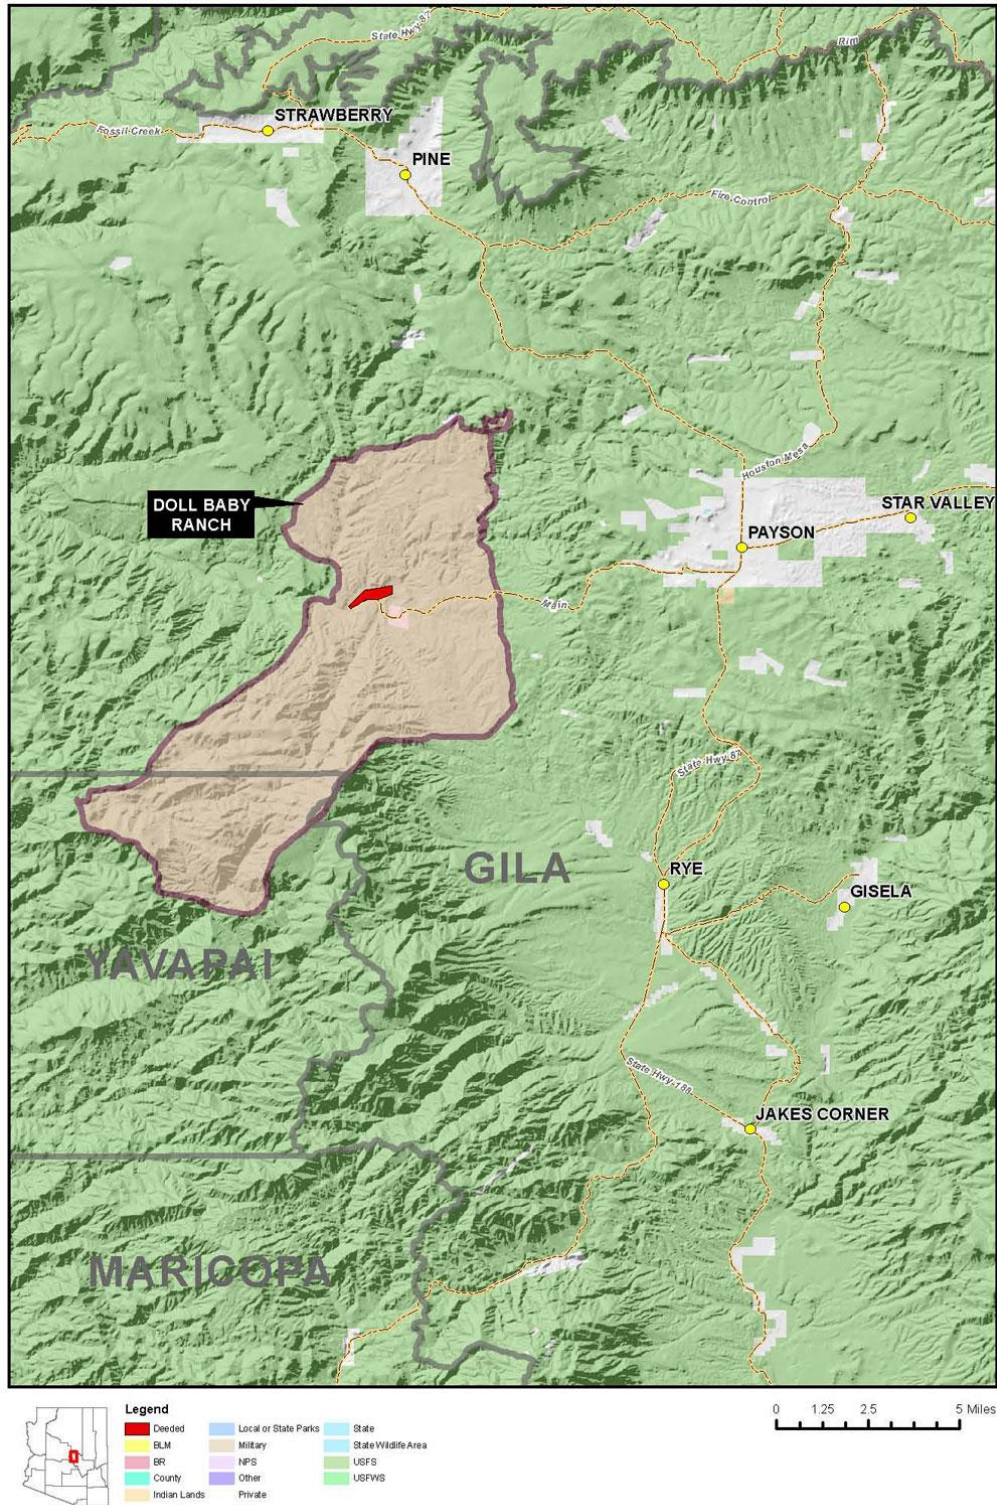

2

Location

The Doll Baby Ranch is located approximately 11 miles West of Payson, Az. and about 1 1/2 hour north of Phoenix Az.

Area Description

The Payson area has been recognized as Arizona's cool mountain town of the Rim country. This area is popular due to its scenic mountain vistas, mild climate, and quality of life. The Payson area has had rapid growth in the last few years, and deeded land is becoming harder to find.

- 1 owner's home approximately 2,700sft
- 1 manager's home approximately 2000sft
- Horse/Hay barn Rock construction, various corrals.

Water

4 wells on deeded land, numerous springs and creeks, and dirt tanks on forest, the East Verde River flows through the allotment and the deeded land, there are 309 acre feet of grandfathered surface water rights for irrigation.

HEADQUARTERS WEST LTD.

PHOENIX - TUCSON - SONOITA - COTTONWOOD - ST. JOHNS

Doll Baby Ranch - Payson - Gila County, Arizona

Location Map

Disclaimer: This information was obtained from sources deemed to be reliable but is not guaranteed by the Broker. Prospective buyers should check all the facts to their satisfaction. The property is subject to prior sale, price change, or withdrawal.

HEADQUARTERS WEST LTD.

PHOENIX - TUCSON - SONOITA - COTTONWOOD - ST. JOHNS

Doll Baby Ranch - Payson - Gila County, Arizona

10

Neighborhood Map

Disclaimer: This information was obtained from sources deemed to be reliable but is not guaranteed by the Broker. Prospective buyers should check all the facts to their satisfaction. The property is subject to prior sale, price change, or withdrawal.